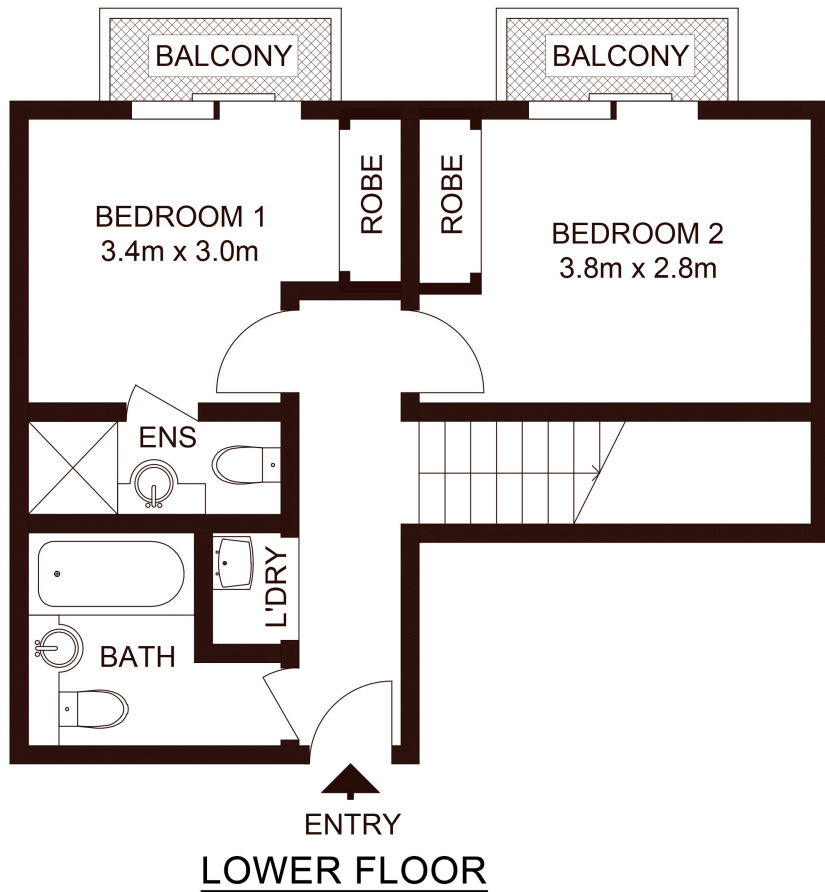

UPPER FLOOR

Innercity

313E/138 Carillon Avenue, NEWTOWN

Not to scale • All measurements are approximate • Drawn for marketing purposes only • Floorplan by © Xorix Media