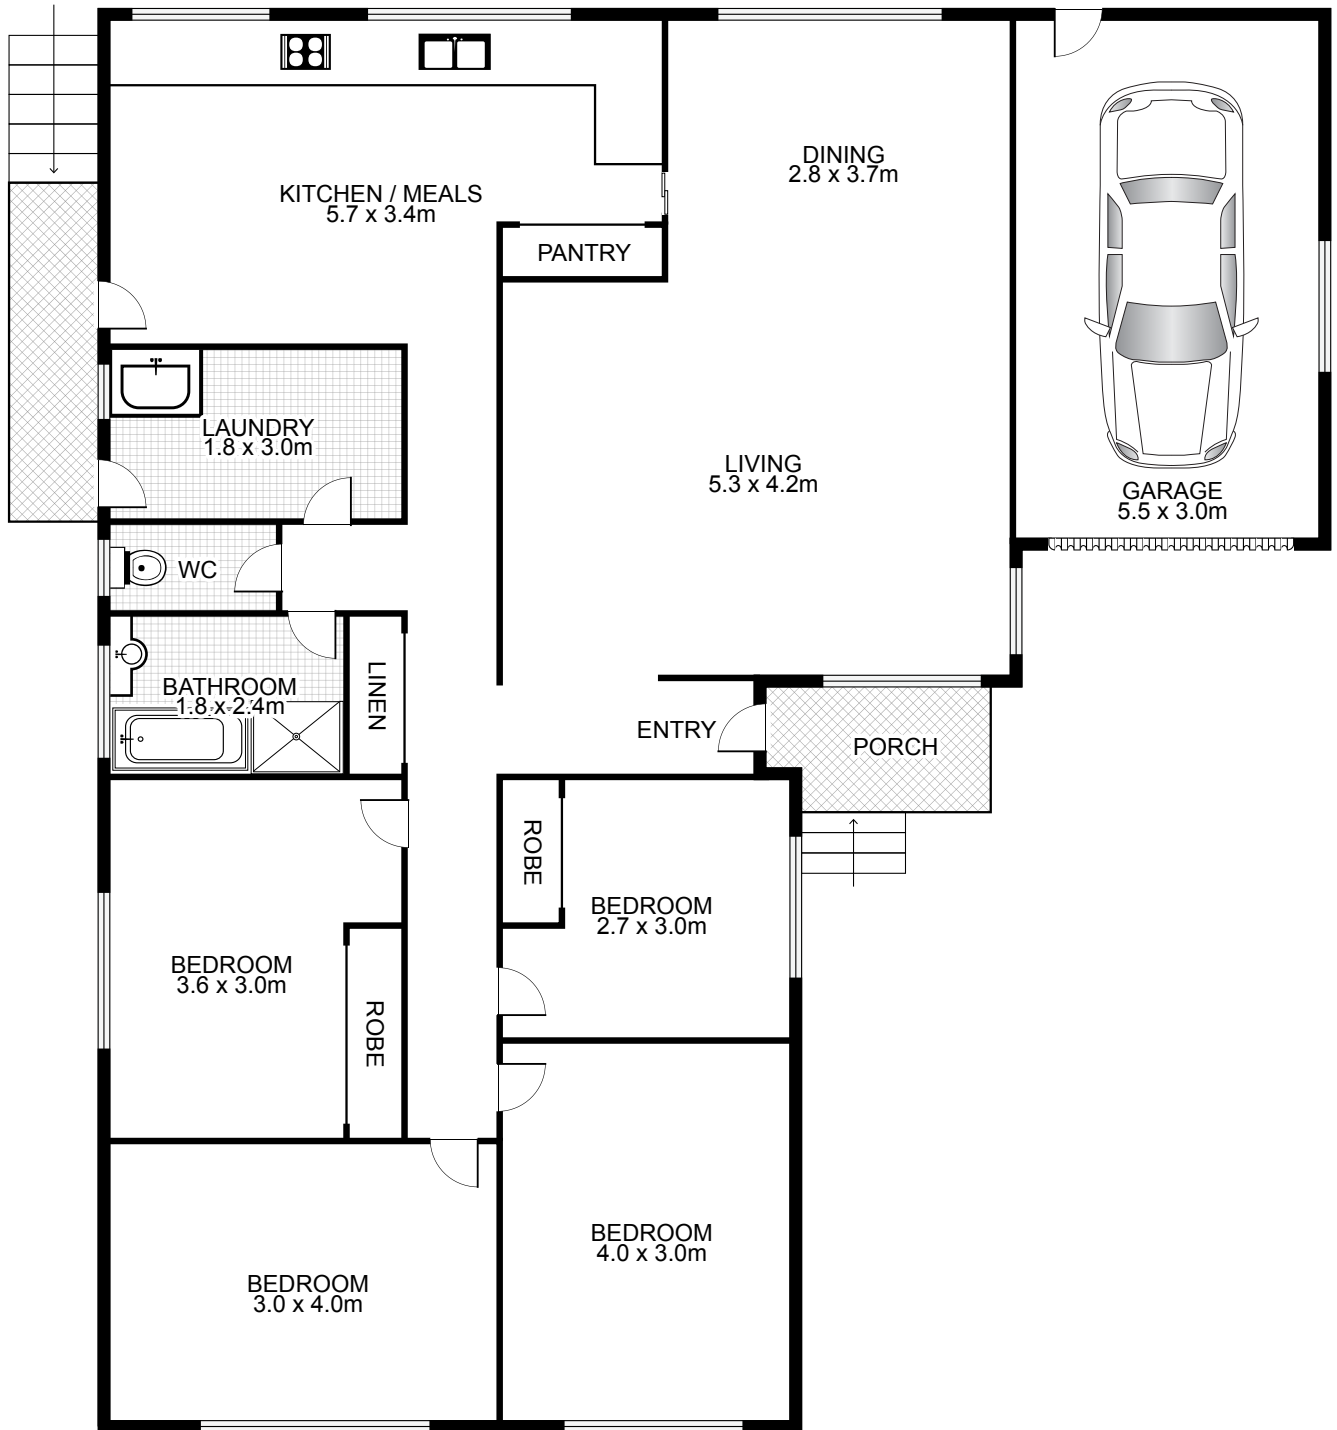

# 6 Yangoora Street, TAMWORTH

Plans by  
**surroundpix**  
com.au  
1300 30 32 40

This floor plan is intended as a guide only. Layout dimension are approximate only. No representation or warranties of any nature whatsoever are given or intended. Any person using this information should rely on their own enquiries.